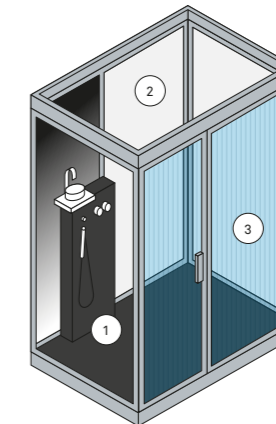

BACK GLASS PANELS
VETRO DI FONDO

25 MM DOUBLE-GLAZED TOUGHENED
GLASS, TRANSPARENT
VETRO CAMERA TEMPERATO 25 MM,
TRASPARENTE

GLASS PANELS ON VIEW
VETRATE A VISTA

MARQUINA MARBLE
MARMO MARQUINA

FLOOR AND COLUMN
PAVIMENTO E COLONNA