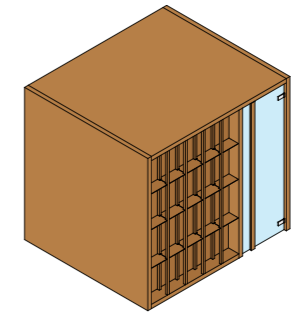

OUTSIDE, INSIDE
INTERNO, ESTERNO

INNER BACK WALL, FITTINGS
PARETE POSTERIORE INTERNA, ARREDI

HEAT-TREATED ASPEN
ASPEN TERMOTRATTATO

SMOOTH / *LISCIO*

SLATS / *DOGHE*

OUTSIDE, INSIDE
INTERNO, ESTERNO

INNER BACK WALL, FITTINGS
PARETE POSTERIORE INTERNA, ARREDI

SKY - SKY CORNER

CANADIAN HEMLOCK
HEMLOCK CANADESE

SMOOTH / *LISCIO*

SLATS / *DOGHE*

OUTSIDE, INSIDE, SIDE WALLS
INTERNO, ESTERNO, PARETI LATERALI

INNER BACK WALL, FITTINGS
PARETE POSTERIORE INTERNA, ARREDI