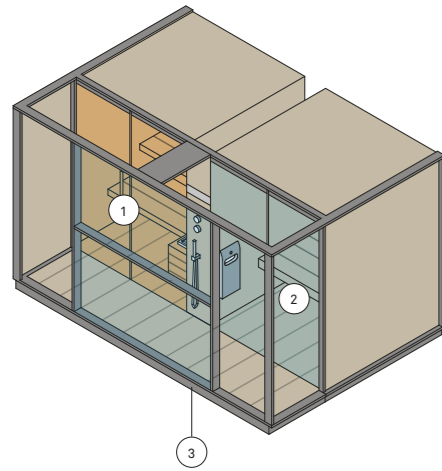

FRAME
STRUTTURA

LOGICA SOFT SAND