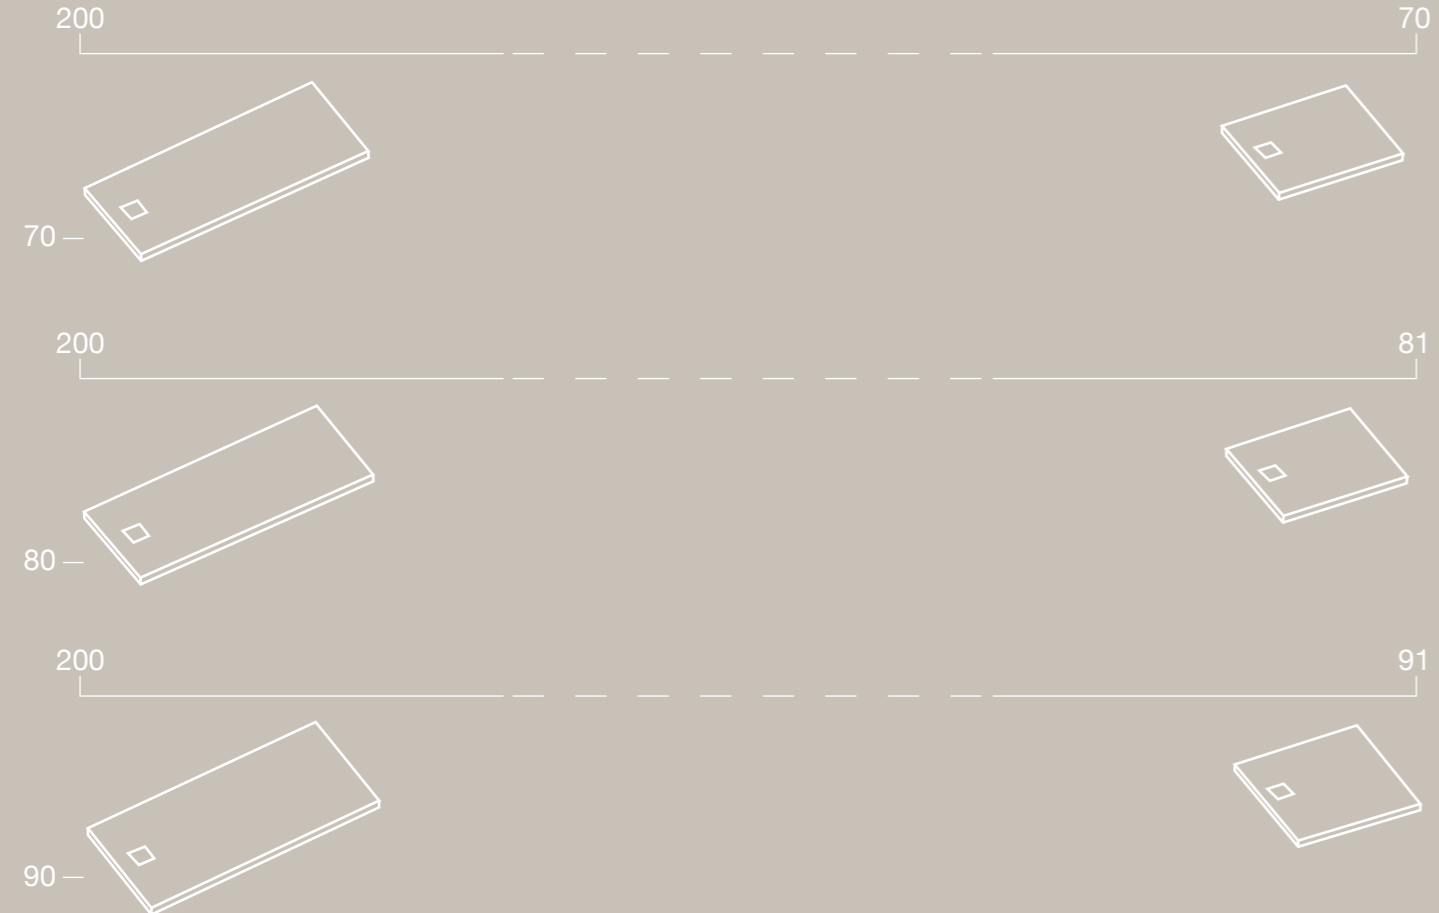

Lunghezza su misura / Customized length