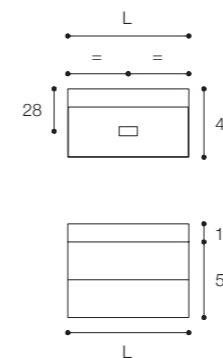

Larghezza / Length (L)
60 - 80 - 100 - 120 cm

Altezza / Height
50 cm

Profondità / Depth
45 cm

Listino prezzi / Price list — p. 40

● Colori disponibili / Available colors — p. 100 - 101