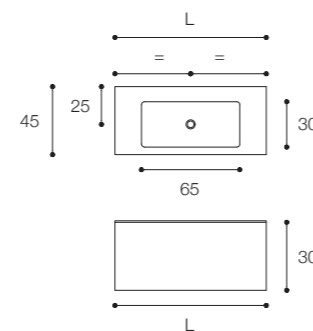

Composizione con lavabo centrale e mobile ad un cassetto, maniglia gola, top in vetro con lavabo integrato.
In foto: top in vetro Bianco lucido, mobile laccato Bianco lucido.
Dimensioni cm 80 x 45 x h 30

Composition with central basin and furniture with one drawer, groove handle, glass top with built-in basin.
Photo: glossy White glass top, glossy White lacquered furniture.
Size 80 x 45 x h 30

Larghezza / Length (L)
80 - 100 - 120 - 140 - 160 cm

Altezza / Height
30 cm

Profondità / Depth
45 cm

Listino prezzi / Price list — p. 121

Colori disponibili / Available colors — p. 188 - 191