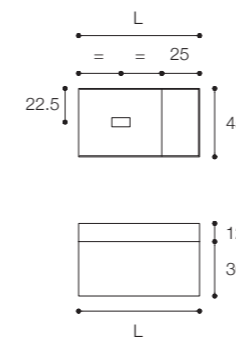

Larghezza / Length (L)
80 - 100 - 120 cm

Altezza / Height
36 cm

Profondità / Depth
45 cm

Listino prezzi / Price list — p. 35

● Colori disponibili / Available colors — p. 100 - 101