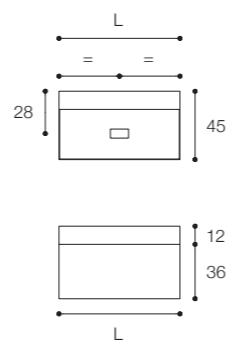

Mobile da cm 120 x 45 x h 36 con cassetto laccato Visone opaco e anta laterale in legno finitura Noce Naturale. Lavabo in Cristalplant Bio Active D8H da cm 120 x 45 x h 12 con ripiano laterale da 25 cm.

Unit with matt Mink lacquered drawer and side door in wood with Natural Walnut finish, dimensions 120 x 45 x h 36 cm. D8J 120 x 45 x h 12 cm washbasin in Cristalplant Bio Active with 25 cm side shelf.

Larghezza / Length (L)
80 - 100 - 120 cm

Altezza / Height
36 cm

Profondità / Depth
45 cm

Listino prezzi / Price list — p. 37

Colori disponibili / Available colors — p. 100 - 101 ●