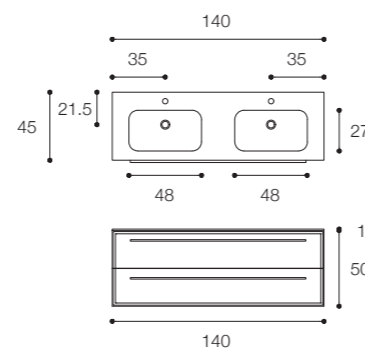

Composizione con base a due cassetti in finitura Bianco opaco e piano con doppio lavabo 7.0 in Ceramilux.
Dimensioni cm 140 x 45 x h 50

Composition with two-drawer base unit in matt White finish and double basin top 7.0 in Ceramilux.
Dimensions 140 x 45 x h 50 cm

Larghezza / Length (L)
140 cm

Altezza / Height
50 cm

Profondità / Depth
45 cm

Listino prezzi / Price list — p. 10

Colori disponibili / Available colors — p. 47