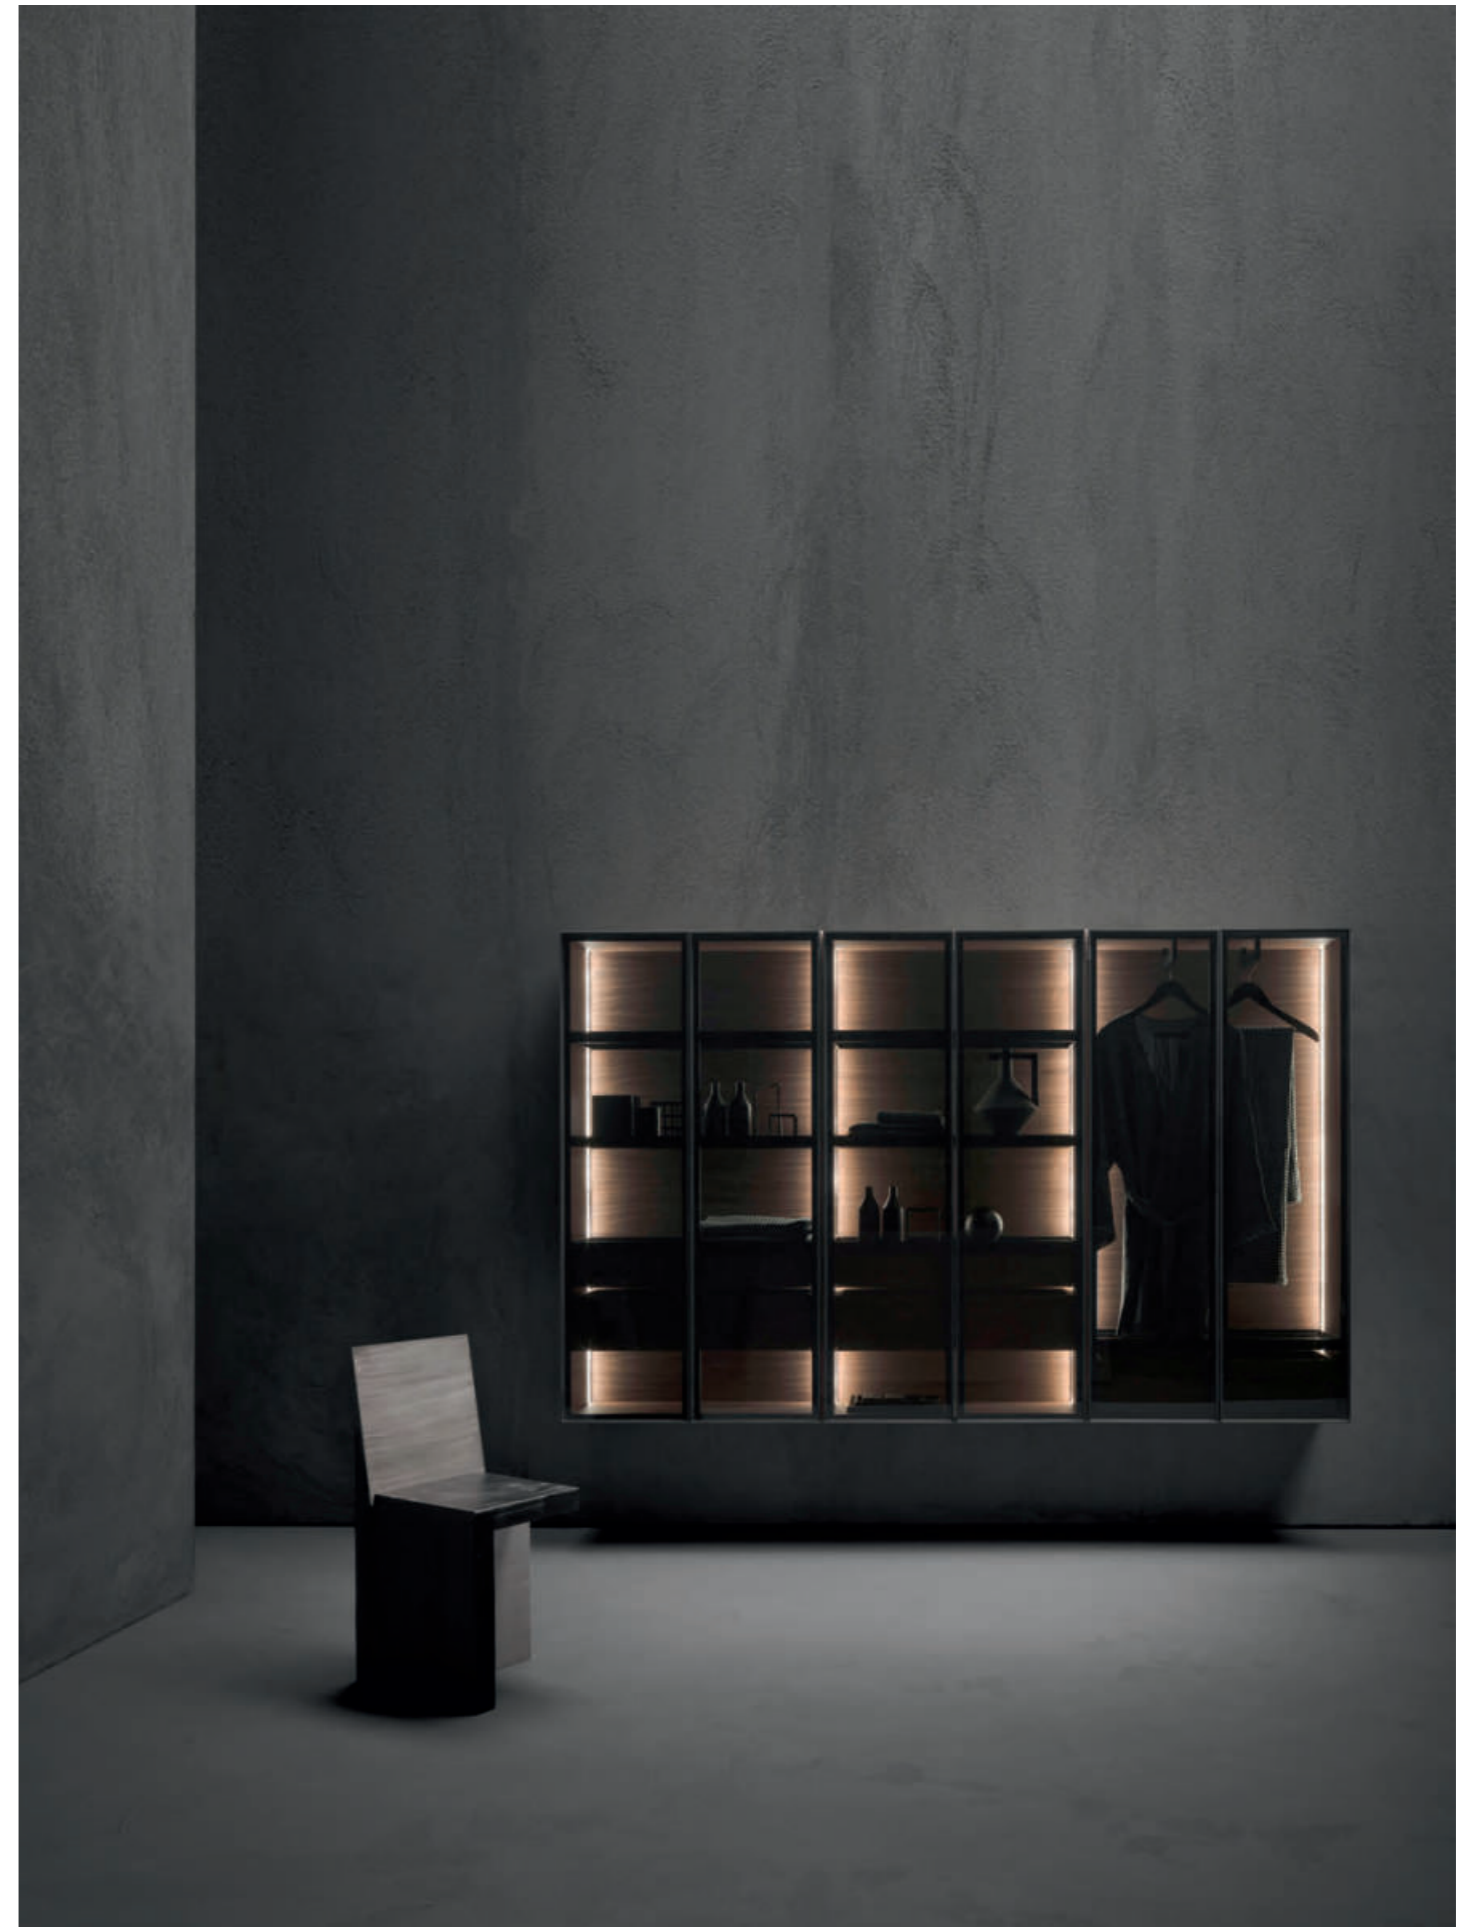

BUTLER
ANDREA FEDERICI