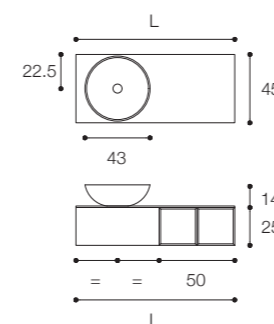

Cabinet unit with countertop washbasin 80 x 45 x h 25 cm with ample drawerspace and open compartment. Ciotola 43-cm Washbasin and top with drip-catching edge in Cristalplant Bio Active. Round backlit mirror, diameter 45 cm. Finishes in photo: from upper left, White washbasin with White drawer and Natural Walnut open compartment; White washbasin with Gravel drawer and Natural Walnut open compartment; Terracotta washbasin with Ash drawer and Alpi Sienna Cherry open compartment; Limestone washbasin with Limestone drawer and Alpi White open compartment.

Larghezza / Length (L)
80 - 100 cm

Altezza / Height
25 cm

Profondità / Depth
45 cm

Listino prezzi / Price list — p. 31

● Colori disponibili / Available colors — p. 100 - 101

Rappresentativa delle numerose soluzioni con lavabo soprapiano e top con bordo salvagoccia disponibili nella collezione, questa composizione è realizzata con elementi h 25. In foto: lavabo ciotola 43 e top sp 1 cm in Cristalplant Bio Active, cassettera in Grigio Exclusive con apertura push e vano a giorno in Rovere Solid Skin. Dimensioni: cm 120 x 45 x h 25

Representative of the many options for countertop washbasins and tops with drip-catching edge available in the collection, this composition is made with 25 cm h elements. In the photo: Ciotola 43 washbasin and top 1 cm thick in Cristalplant Bio Active, drawer unit in Exclusive Gray with push opening and open compartment in Solid Skin Oak. Dimensions: 120 x 45 x h 25 cm

Larghezza / Length (L)

120 - 140 cm

Altezza / Height

25 cm

Profondità / Depth

45 cm

Listino prezzi / Price list — p. 31

● Colori disponibili / Available colors — p. 100 - 101