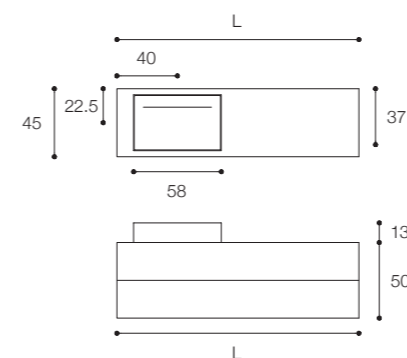

Listino prezzi / Price list — p. 68

● Colori disponibili / Available colors — p. 142 - 143

Mobile pure da cm 160 x 45 x h 50 a doppio cassetto in finitura Bianco opaco con top in Cristalplant Bio Active, maniglia a gola e lavabo Fontana in Cristalplant Bio Active da cm 58 x 37 x h 13.

Pure 160 x 45 x h 50 cm unit with two drawers in matt White finish with Cristalplant Bio Active top, groove handle and Fontana washbasin in Cristalplant Bio Active measuring 58 x 37 x h 13 cm.

Larghezza / Length (L)
100 - 120 - 140 - 160 cm