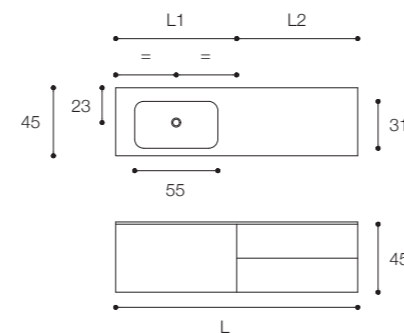

Mobile Viaveneto G con tre cassetti e maniglie a gola in finitura Bianco laccato opaco da cm 160 x 45 x h 45 con piano con lavabo integrato Round Soft in Cristalplant Bio Active.

Viaveneto G unit with three drawers and groove handle in matt White lacquered finish measuring 160 x 45 x h 45 cm with Round Soft built-in washbasin in Cristalplant Bio Active.

Larghezza / Length (L)
L 120 - 140 - 160 - 180 cm
L1 80 - 90 cm
L2 40 - 90 cm

Altezza / Height
45 cm

Profondità / Depth
45 cm

Listino prezzi / Price list — p. 150

Colori disponibili / Available colors — p. 188 - 191