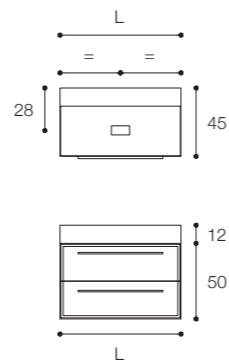

Composizione con base a due cassetti in finitura Grigio Poggia e lavabo D7H in appoggio in Cristalplant Bio Active.
Dimensioni cm 80 x 45 x h 50

Composition with two drawer unit and D7H countertop basin in Cristalplant Bio Active in Rain Grey finish.
Dimensions cm 80 x 45 x h 50.

Larghezza / Length (L)
60 - 80 - 100 - 120 cm

Altezza / Height
50 cm

Profondità / Depth
45 cm

Listino prezzi / Price list — p. 11

Colori disponibili / Available colors — p. 47