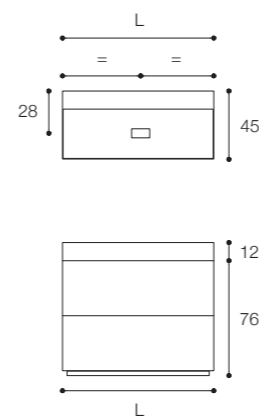

Larghezza / Length (L)
60 - 80 - 100 - 120 cm

Altezza / Height
76 cm

Profondità / Depth
45 cm

Listino prezzi / Price list — p. 75

● Colori disponibili / Available colors — p. 142 - 143