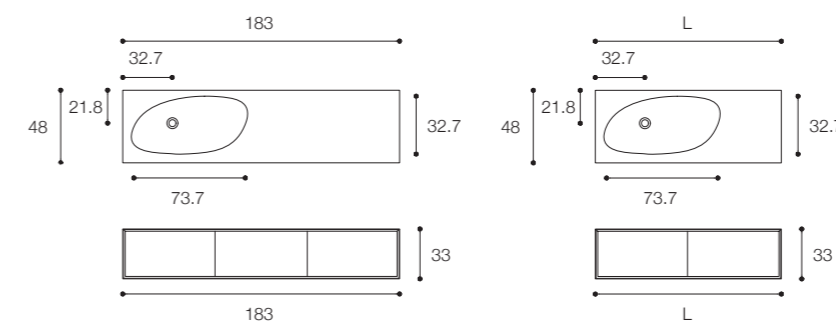

SHAPE EVO

DESIGN FALPER + MICHAEL SCHMIDT

Mobile Shape Evo con cassetti e maniglia a gola. In foto: mobile con lavabo Mod. Shape integrato in Cristalplant Bio Active, struttura in finitura Bianco opaco. Dimensioni cm 183 x 48 x h 33.

Shape Evo furniture with drawers and groove handle. In photo: furniture with Shape built-in washbasin in Cristalplant Bio Active, structure in matt White finish. Dimensions cm 183 x 48 x h 33.

Larghezza / Length (L)
93 - 123 - 153 - 183 cm