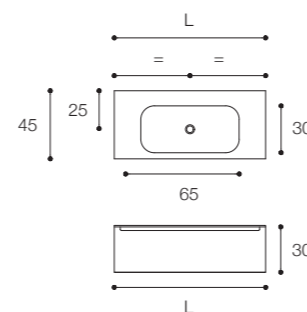

Edizione speciale della collezione Edge con frontali e fianchi in acciaio inox lavorati a mano disponibili in finitura Titanio, Onice, Rame e Ottone Satinato.

Special edition of the Edge collection, with handmade stainless steel fronts and sides, available in Titanium, Onyx, Copper and Brushed Brass finishes.

Larghezza / Length (L)
80 - 100 - 120 - 140 - 160 cm

Altezza / Height
30 cm

Profondità / Depth
45 cm

Listino prezzi / Price list — p. 311

Colori disponibili / Available colors — p. 252 - 253