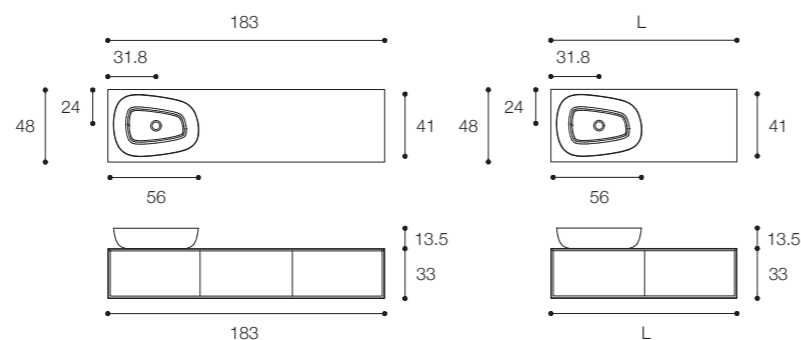

Shape Evo furniture with countertop side basin, top in Cristalplant Bio Active, drawers and groove handle. Photo: Handmade countertop basin in matt Cristalplant Bio Active, matt White unit and Canaletto Walnut drawers. Dimensions cm 183 x 48 x h 33.

Larghezza / Length (L)
93 - 123 - 153 - 183 cm

Altezza / Height
33 cm

Profondità / Depth
48 cm

Listino prezzi / Price list — p. 262 - 263

Colori disponibili / Available colors — p. 208 - 211 ●

Mobile Shape Evo con doppio lavabo in appoggio laterale, top in Cristalplant Bio Active, cassetti e maniglia a gola. In foto: doppio lavabo in appoggio mod. Handmade in Cristalplant Bio Active opaco, mobile Bianco opaco e cassetti in Noce Canaletto. Dimensioni cm 183 x 48 x h 33.

Shape Evo cabinet unit with double countertop side washbasin, top in Cristalplant Bio Active, drawers and groove handle. In the photo: double countertop washbasin mod. Handmade in Cristalplant Bio Active matt finish, White matte cabinet unit and Canaletto Walnut drawers. Dimensions 183 x 48 x h 33 cm.

Larghezza / Length (L)
183 cm

Altezza / Height
33 cm

Profondità / Depth
48 cm

Listino prezzi / Price list — p. 263

Colori disponibili / Available colors — p. 208 - 211 ●